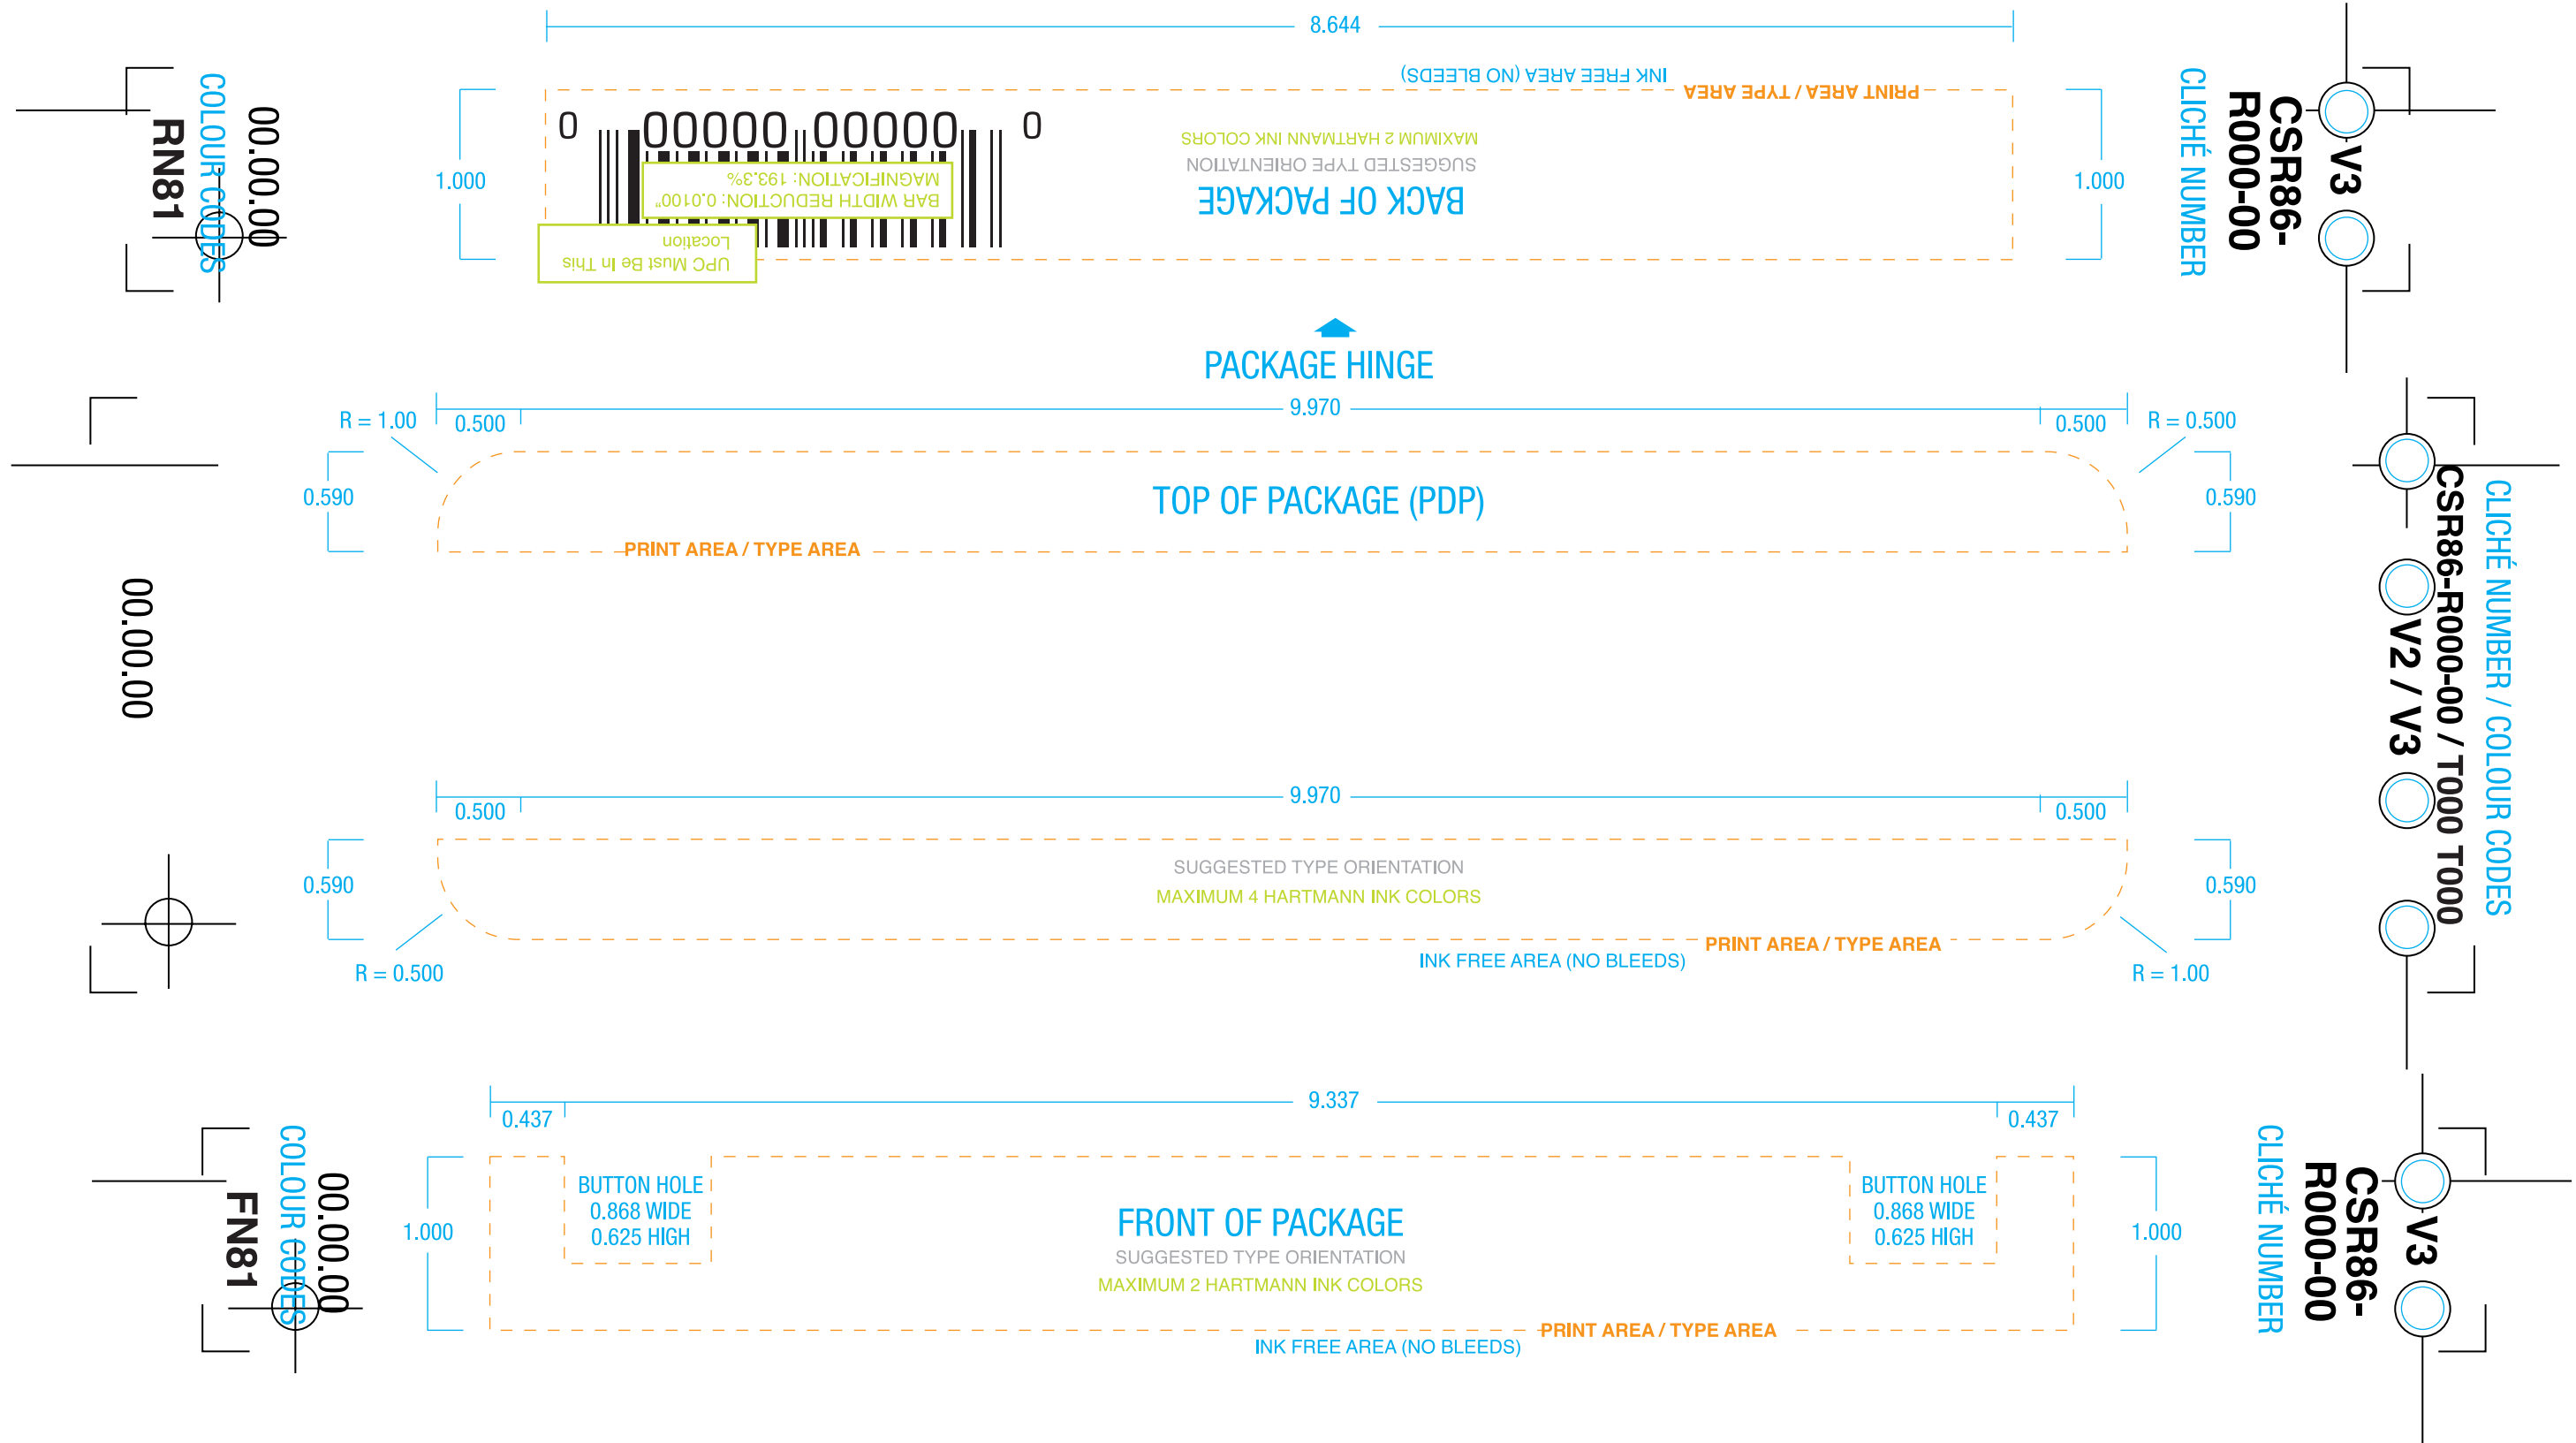

R000-00

NOTE: ALL FONTS MUST BE SUPPLIED OR CONVERTED TO OUTLINES ON SUBMITTED ART.
 ALL MEASUREMENTS ARE IN INCHES.