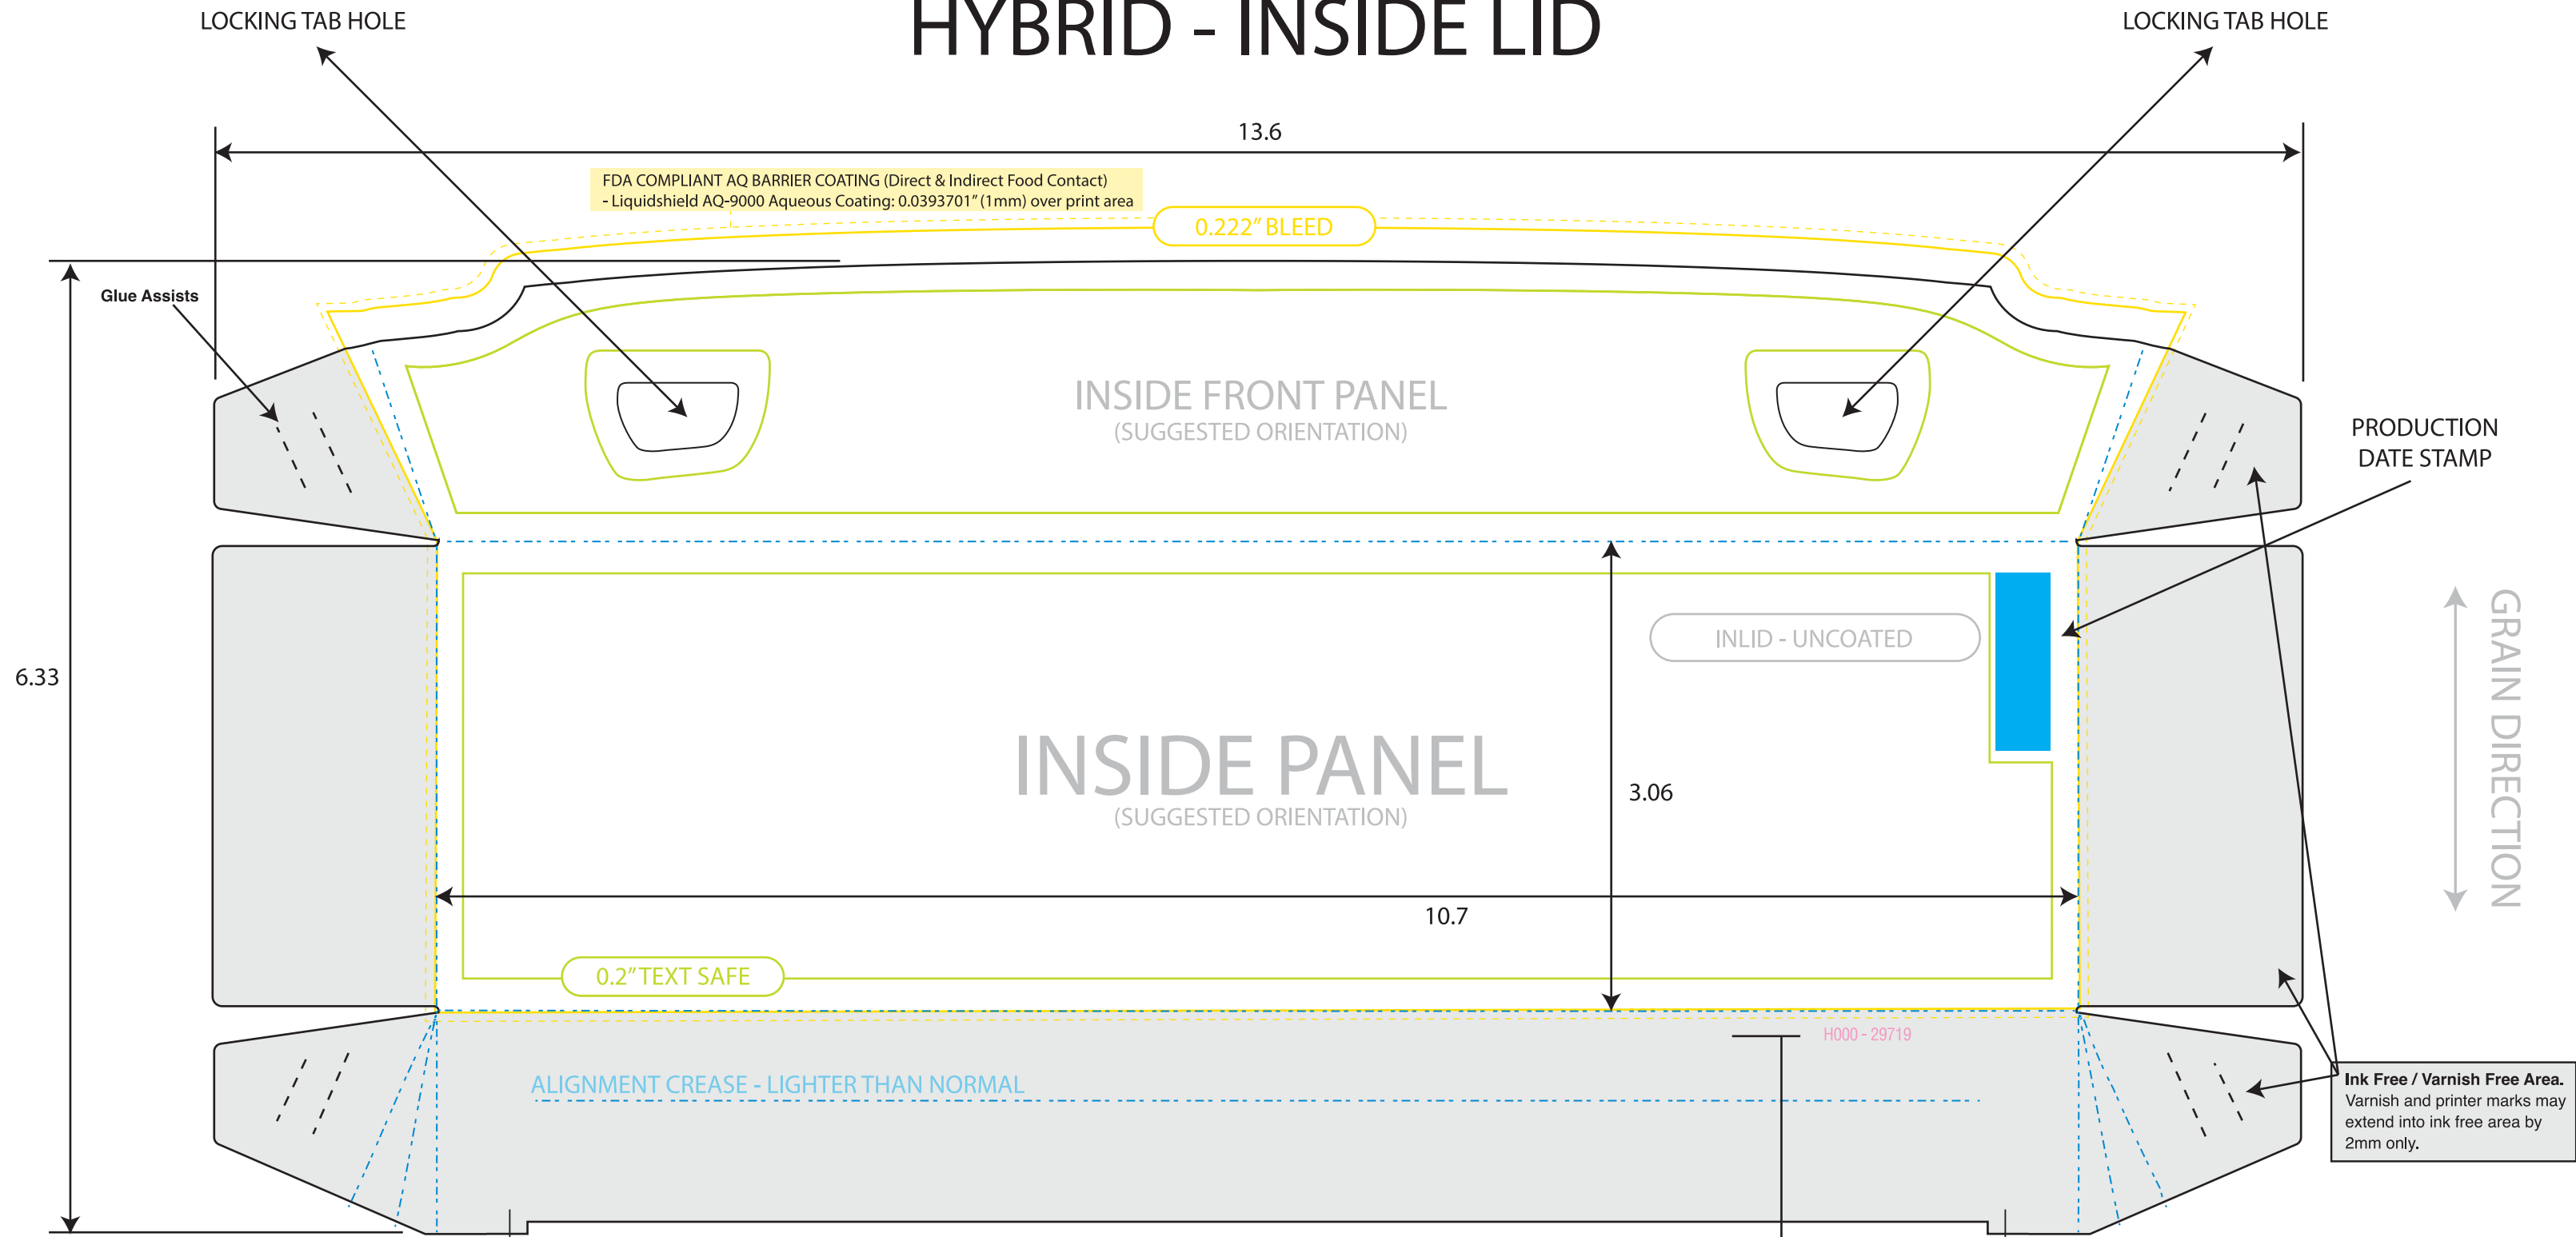

HYBRID - INSIDE LID

REPLACES:	3H-000000
LABEL NUMBER:	3H-000000
INLID NUMBER:	H000
COLOURS:	00 - 29719
NEW	REVISÉ
DATE:	DESIGN CODE: 00.00.00 DATE - 50% INK OPACITY)

UNCOATED

NOTE: ALL FONTS MUST BE SUPPLIED OR CONVERTED TO OUTLINES ON SUBMITTED ART.
ALL MEASUREMENTS ARE IN INCHES.

- WE DO NOT ACCEPT LOCKED FILES -

CLICHÉ NUMBER: (PRODUCTION CODE)
ITEM CODES ARE SPECIFIED BY HARTMANN
CORRESPONDING INLID NUMBERS ARE PRINTED ABOVE
OR BESIDE UPC CODE - AT 6PT TYPE, IN BLACK OR WHITE
UNLESS OTHERWISE SPECIFIED BY CUSTOMER.