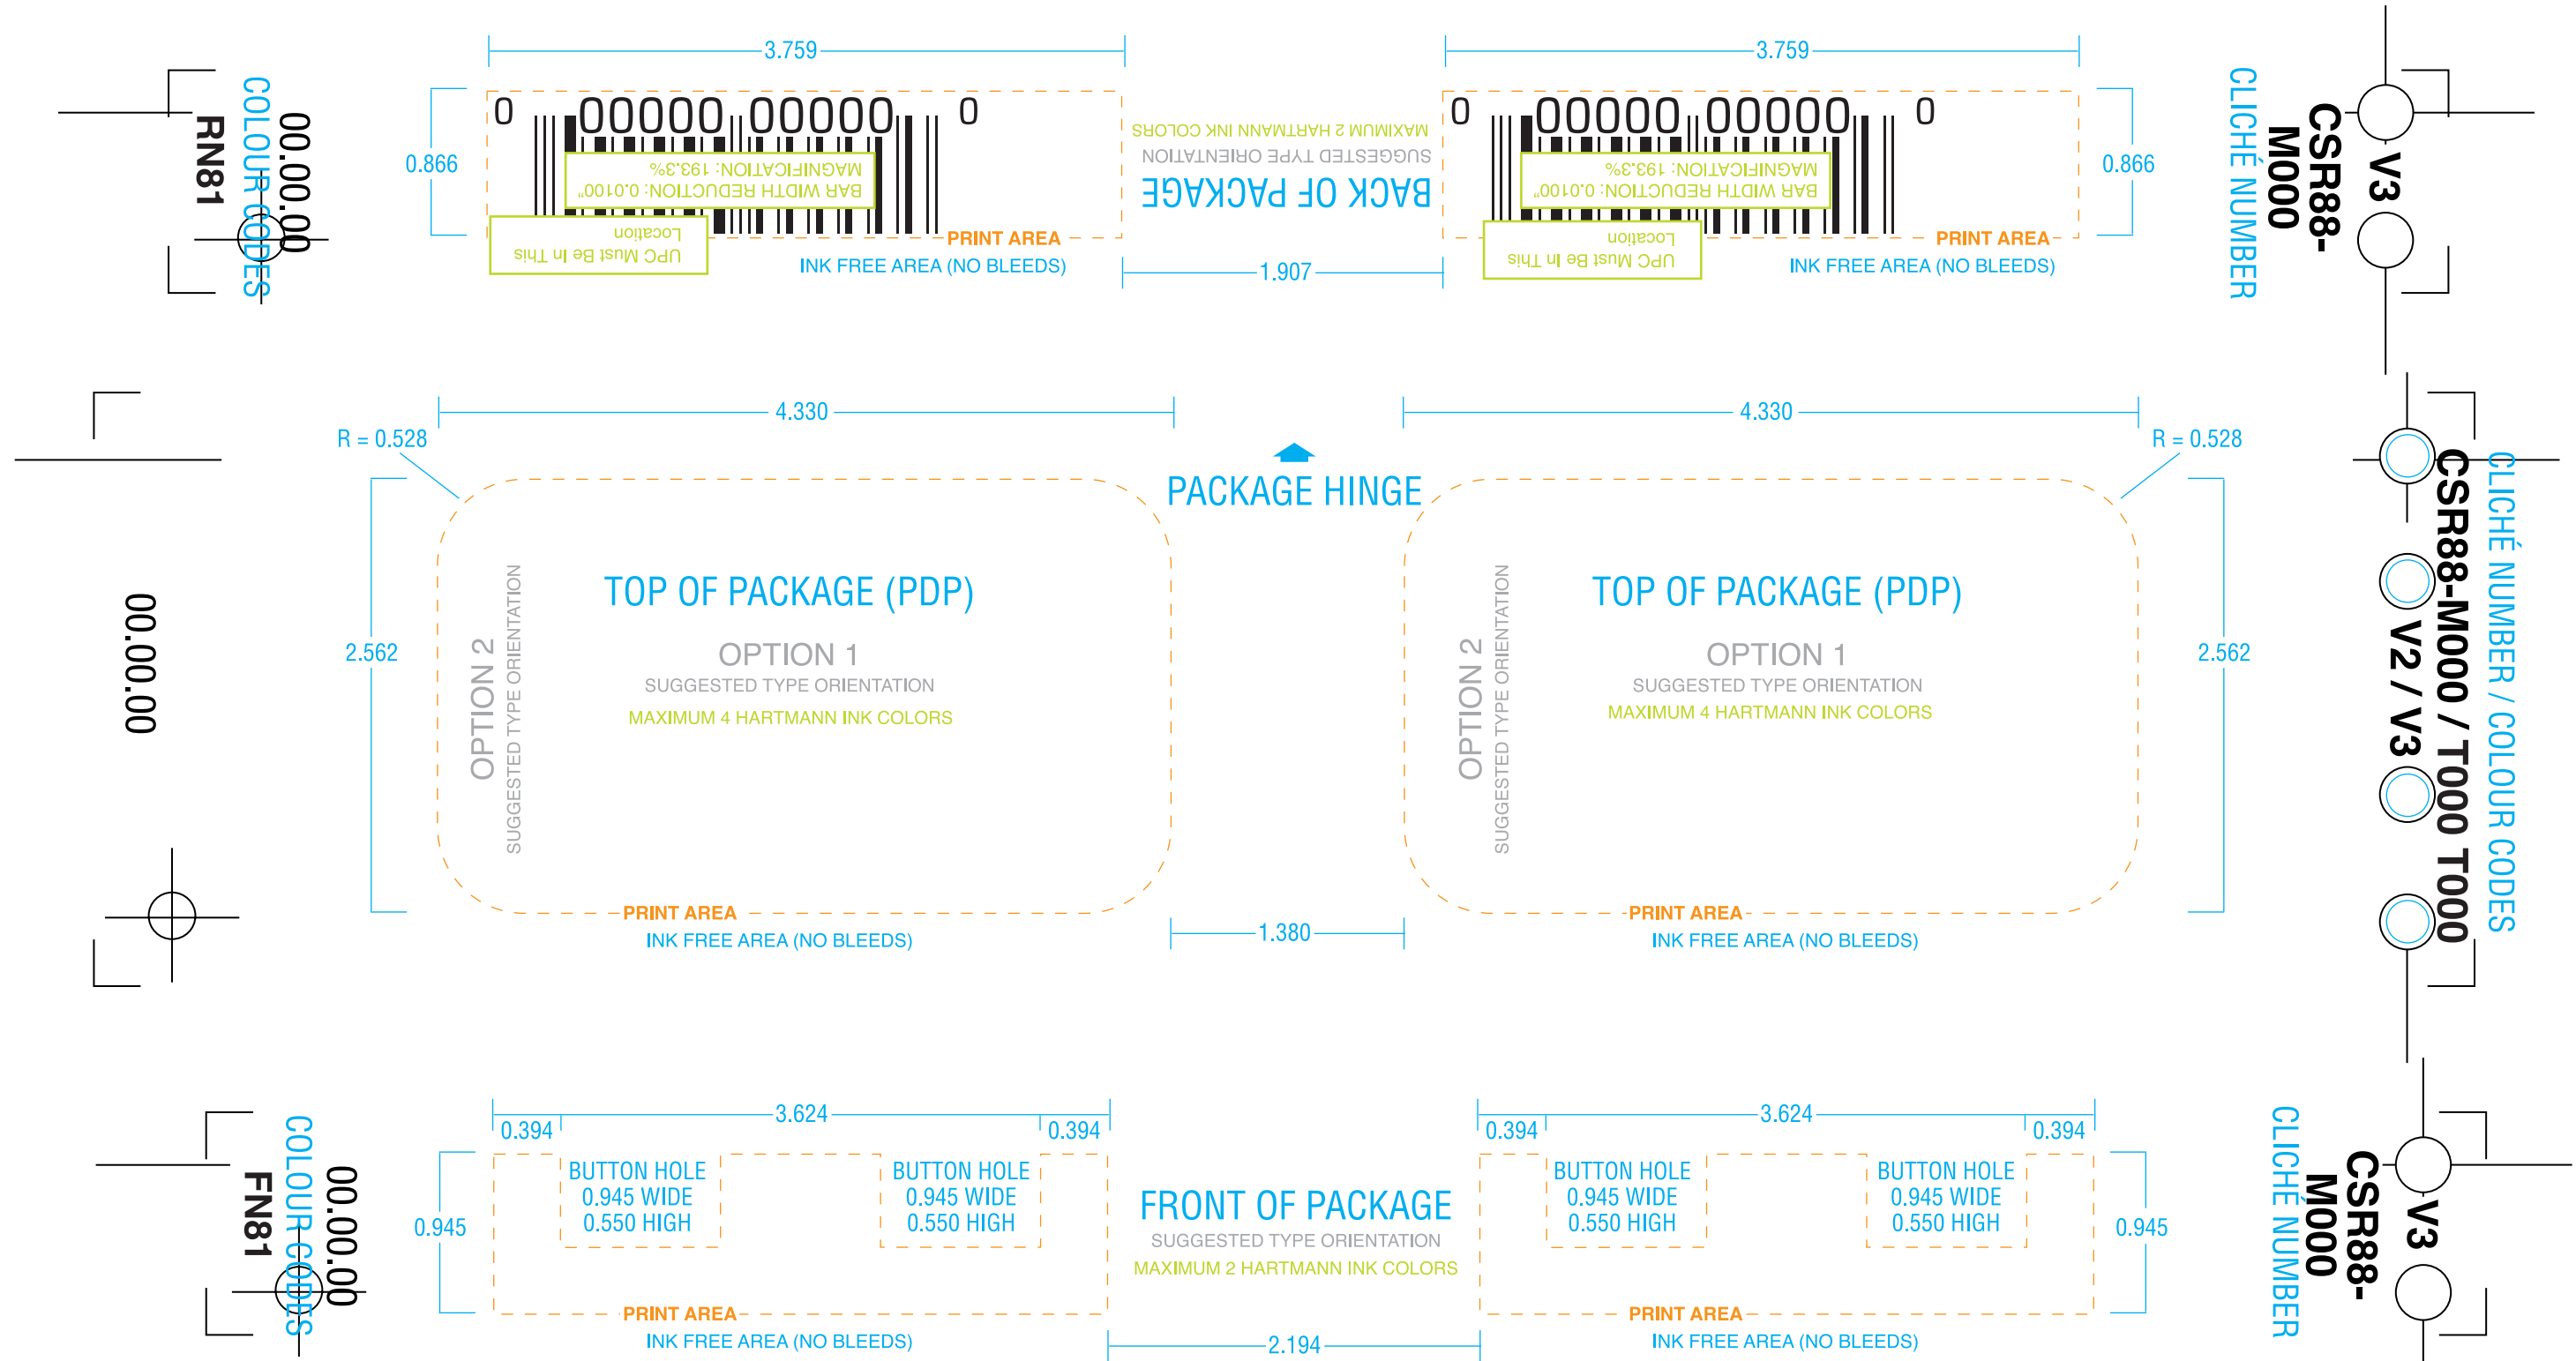

M000

NOTE: ALL FONTS MUST BE SUPPLIED OR CONVERTED TO OUTLINES ON SUBMITTED ART.
 ALL MEASUREMENTS ARE IN INCHES.