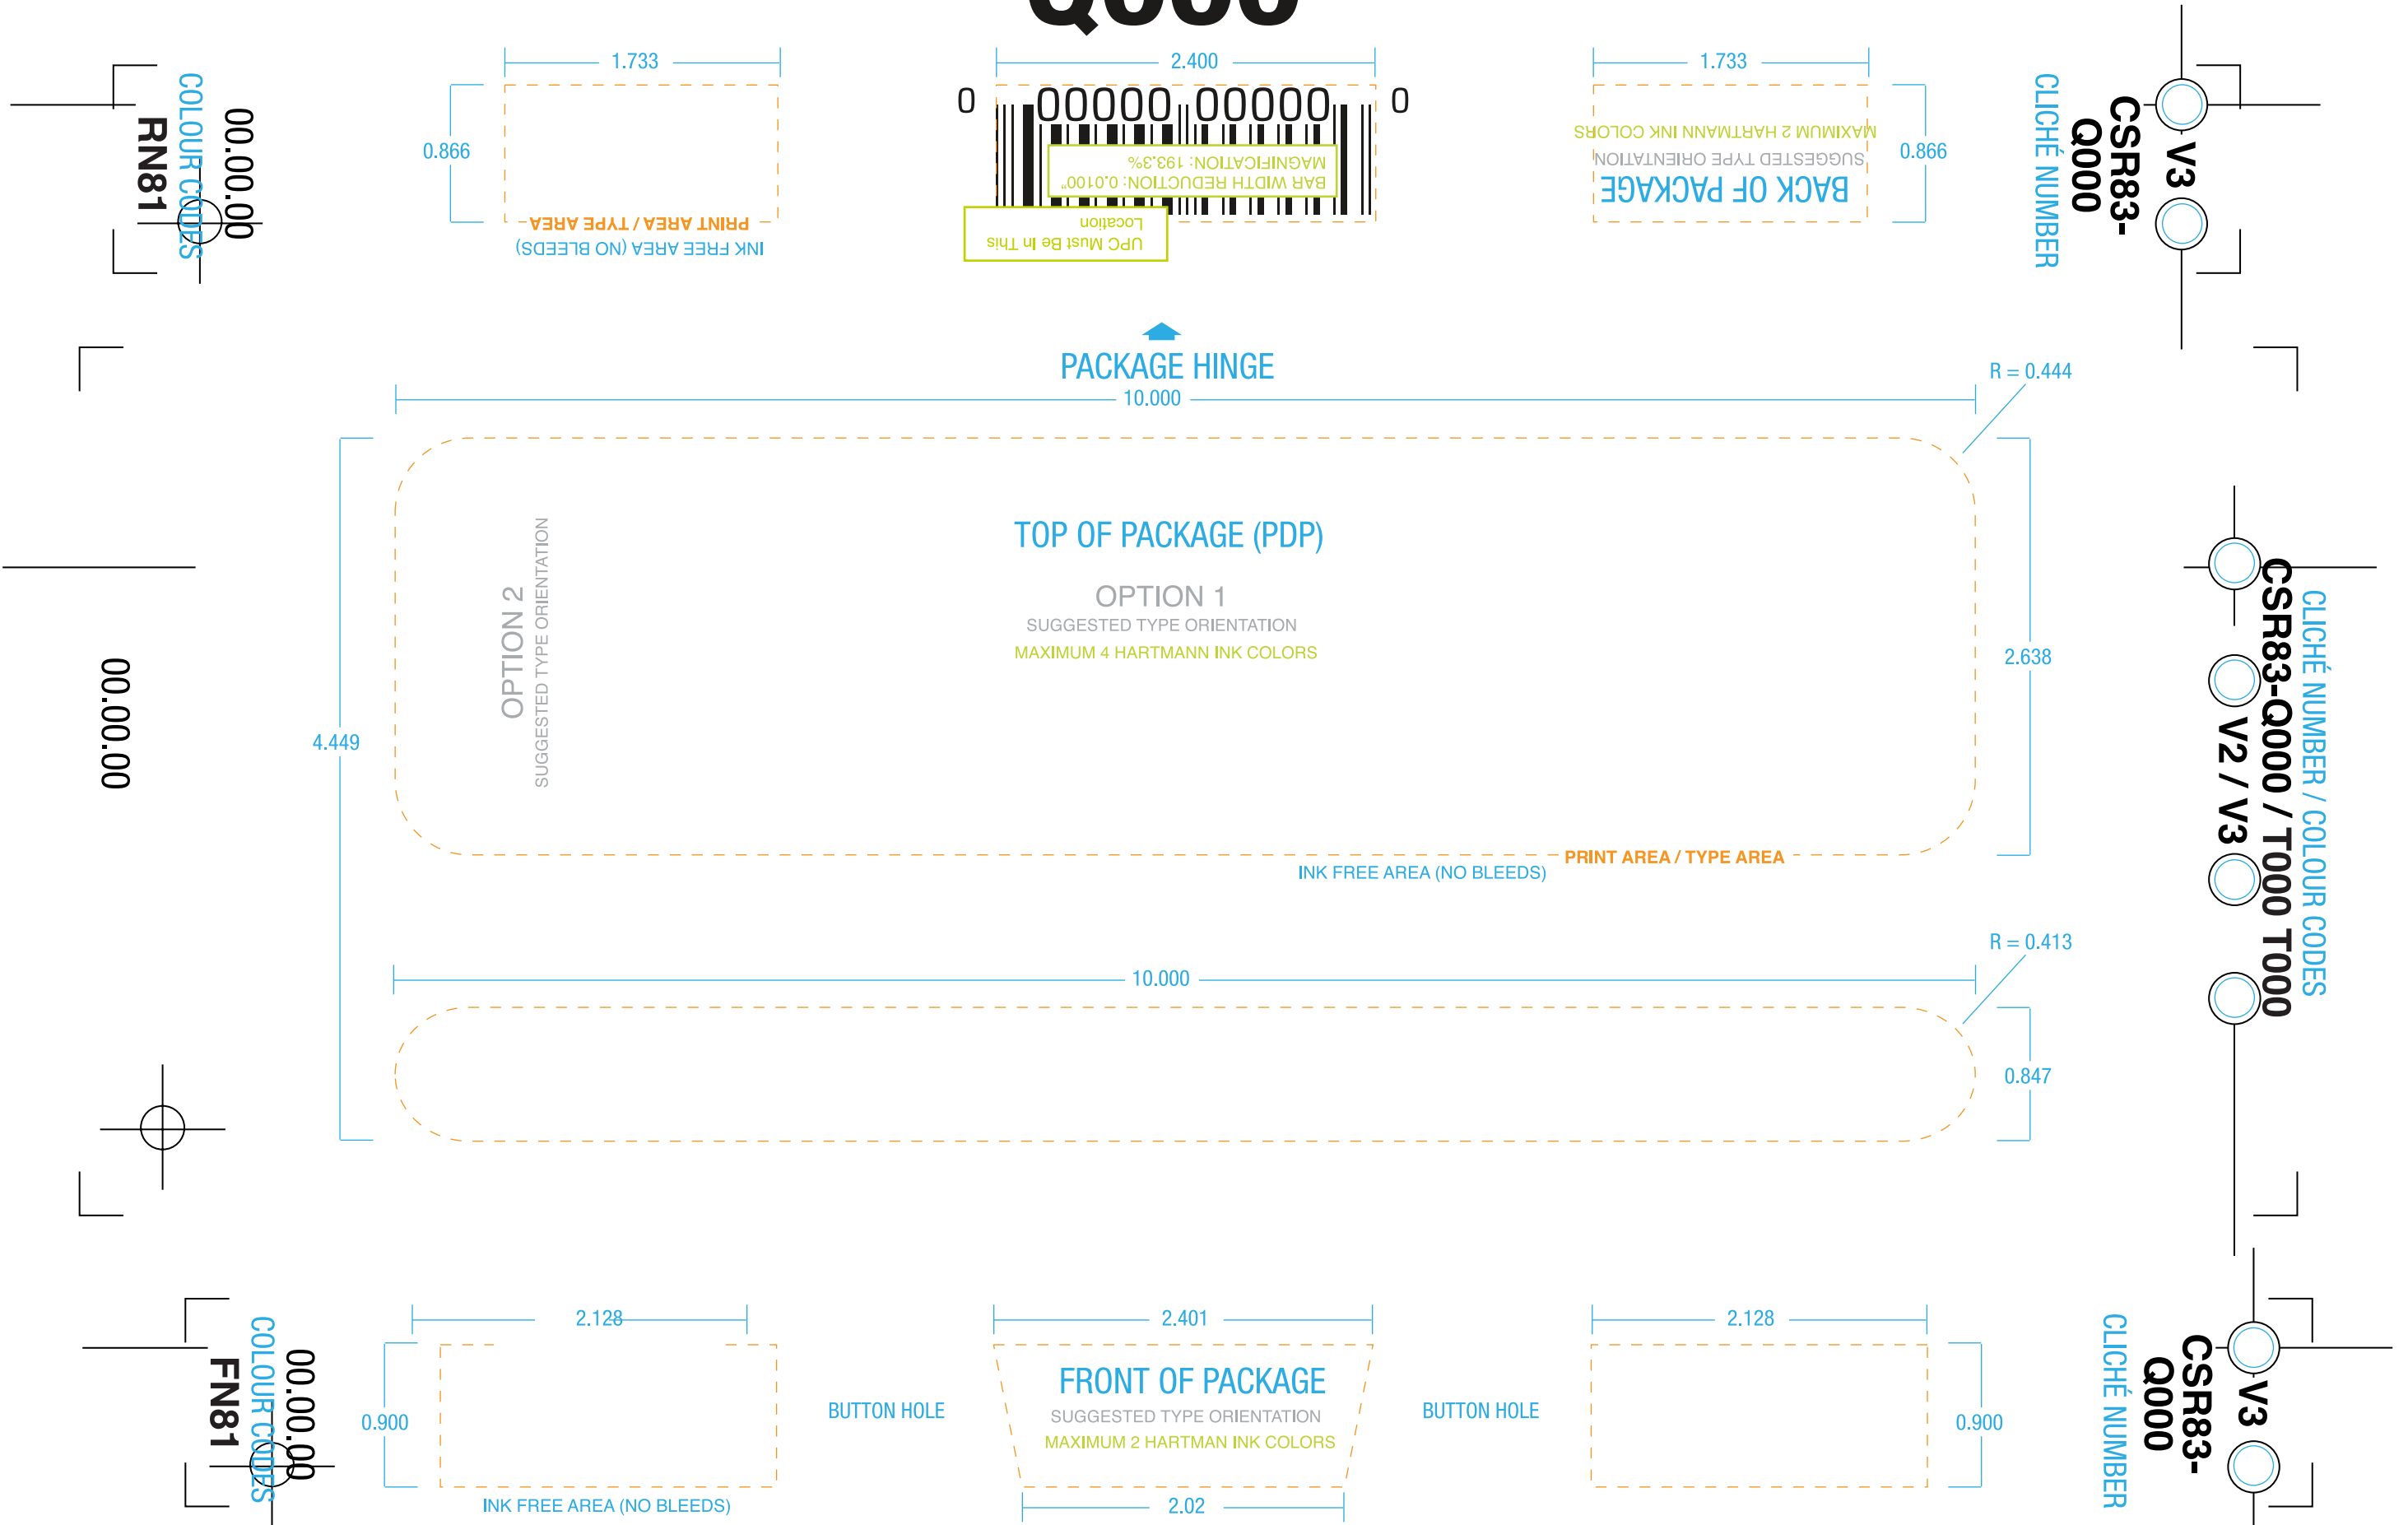

Q000

NOTE: ALL FONTS MUST BE SUPPLIED OR CONVERTED TO OUTLINES ON SUBMITTED ART.
ALL MEASUREMENTS ARE IN INCHES.

CLICHÉ NUMBER / COLOUR CODES
 CSR83-Q000 / 1000
 V2 / V3

CLICHÉ NUMBER: (PRODUCTION CODE)
 DESIGN CODE IS PRINTED BESIDE OR BELOW
 THE NUTRITIONAL DECK - AT 8PT TYPE, IN SAME
 COLOR THE REST OF THE INLID TEXT USES.

NOTE: ALL FONTS MUST BE SUPPLIED OR CONVERTED TO OUTLINES ON SUBMITTED ART.
 ALL MEASUREMENTS ARE IN INCHES.