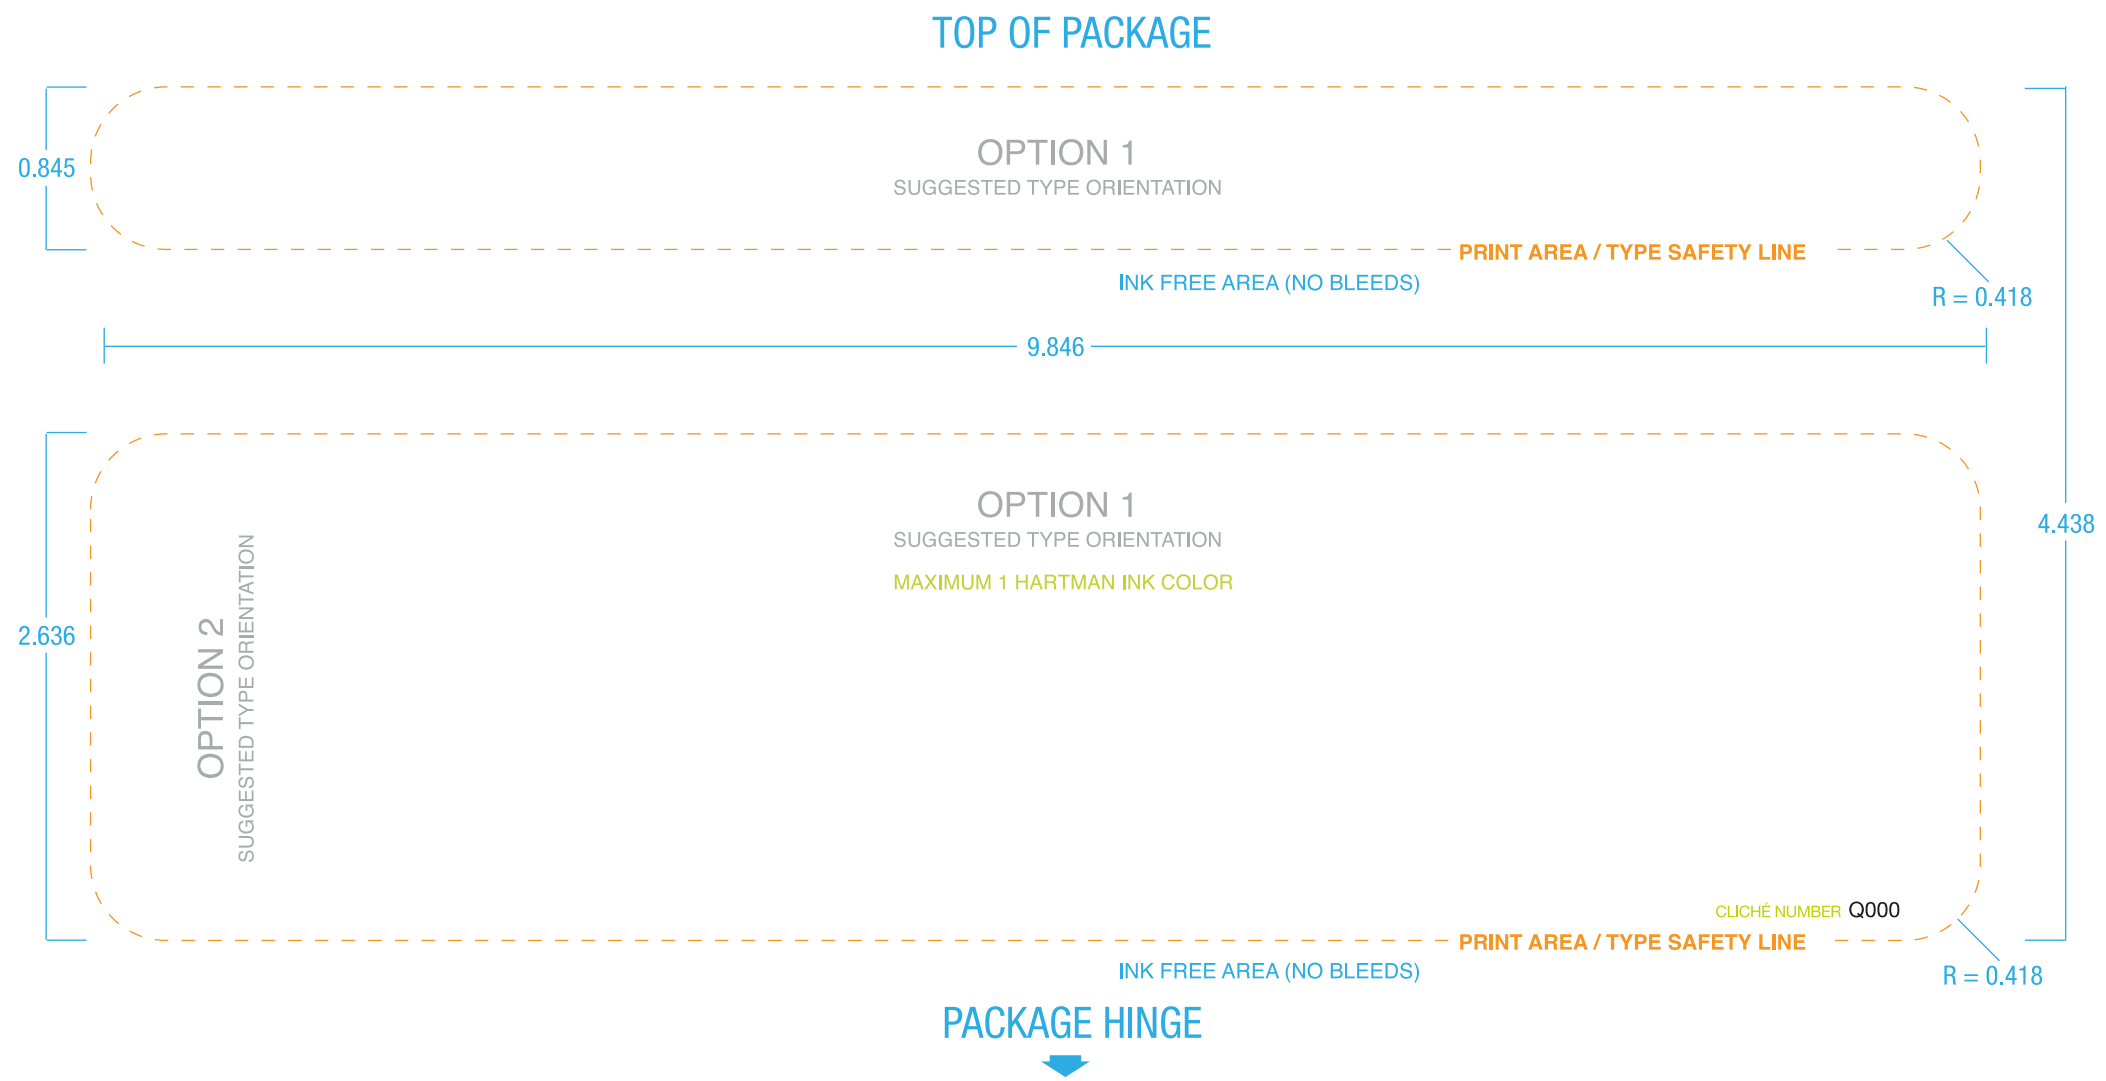

Q000

NOTE: ALL FONTS MUST BE SUPPLIED OR CONVERTED TO OUTLINES ON SUBMITTED ART.
ALL MEASUREMENTS ARE IN INCHES.

CLICHÉ NUMBER / COLOUR CODES
 CSR83-Q000 / 1000
 V2 / V3

CLICHÉ NUMBER: (PRODUCTION CODE)
 DESIGN CODE IS PRINTED BESIDE OR BELOW
 THE NUTRITIONAL DECK - AT 8PT TYPE, IN SAME
 COLOR THE REST OF THE INLID TEXT USES.

NOTE: ALL FONTS MUST BE SUPPLIED OR CONVERTED TO OUTLINES ON SUBMITTED ART.
 ALL MEASUREMENTS ARE IN INCHES.