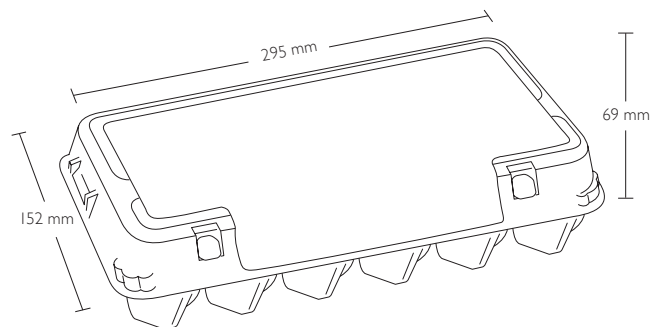

## Egg sizes

Our E3918 egg cell is constructed for weight classes S, M, L

## Product dimensions (closed) \*

Width: 152 mm  
Height: 69 mm  
Length: 295 mm