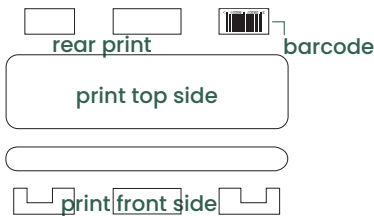

1x18 Plus Pack™ E3918

Average product weight *

With label: 81.2 g
With direct print: 77.7 g

Quantities

Pallet: 34 one way 79A one way UK
Units per bundle: 50 59
Units per pallet: 2,800 2,832

Machine settings

Moba Code: H038DK
Gripper Set No.: 800
Denester settings:

Sime-Tek Code: 3918

Denester settings:

L	G	J	ll	l2
39	24	8	14	37

A	B	C	D
300	2	88	142

Sanovo Code (Staalkat): HA-019

Disclaimer: Please consult MOBA, SANOVO or SIME-TEK for confirmation of the machine settings

Decorations

Direct print:

Top: 4-colour
Front and rear: 2-colour