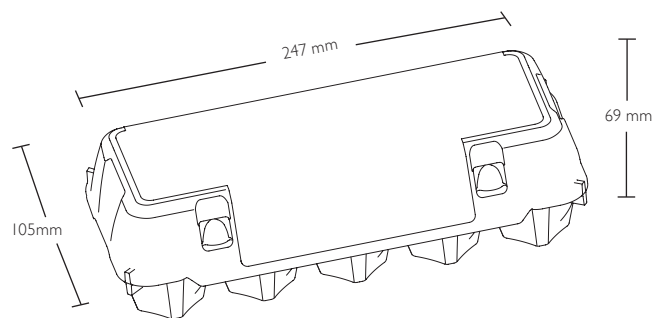

1x10 Plus Pack™ E3210

Product range

Label

Direct print

Egg sizes

Our E3210 egg cell is constructed for weight classes S, M, L

Product dimensions (closed) *

Width: 105 mm
Height: 69 mm
Length: 247 mm

Subject to changes.

1x10 Plus Pack™ E3210

Average product weight *

With label: 42.8 g
 With direct print: 40.7 g

Quantities

Pallet: 44A one way 79 one way UK
 Units per bundle: 67 tbc
 Units per pallet: 4.690 tbc