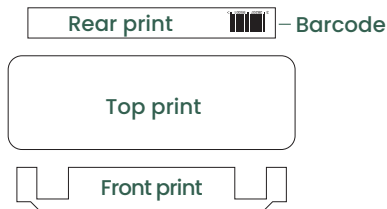

Machine settings

Moba Code: HA1010
 Gripper Set No.: 162
 Denester settings:

Sime-Tek Code: 3210

Denester settings:

L	G	J	ll	l2
12	12	26	17	36

A	B	C	D
245	6.5	112	141

Sanovo Code (Staalkat): HA-0061

Disclaimer: Please consult MOBA, SANOVO or SIME-TEK for confirmation of the machine settings

Decorations

Direct print:

Top: 4-colour
 Front and rear: 2-colour

Label:

CMYK and up to 2 spot colours on request

Inlid print:

1-colour black

Modules for labels and print areas can be downloaded at hartmann-packaging.com