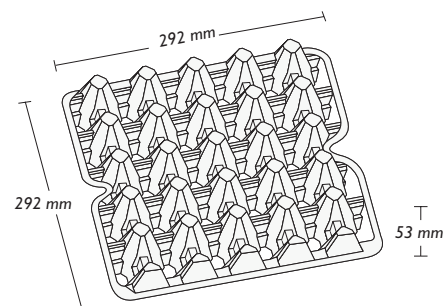

1x20 Tray 25 Lbs XL T07*

Product range

* Subject to regional availability

Egg sizes

Our tray 25 Lbs XL egg cell is constructed for weight classes L, XL

Product dimensions **

Width: 292 mm

Height: 53 mm

Length: 292 mm

Colour**

Standard colour

20 stone grey

Subject to changes.

1x20 Tray 25 Lbs XL T07*

Average product weight **

Tray: 59.6 g