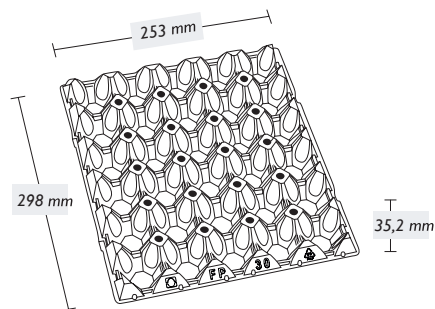

1x30 Tray Family Pack T30*

Product range

* Subject to regional availability

Egg sizes

Our tray Family Pack egg cell is constructed for weight classes S, M and L

Product dimensions **

Width: 253 mm

Height: 35,2 mm

Length: 298 mm

Colour **

Standard colour

20 stone grey

Subject to changes.

1x30 Tray Family Pack T30*

Average product weight **

Tray: 52,0 g