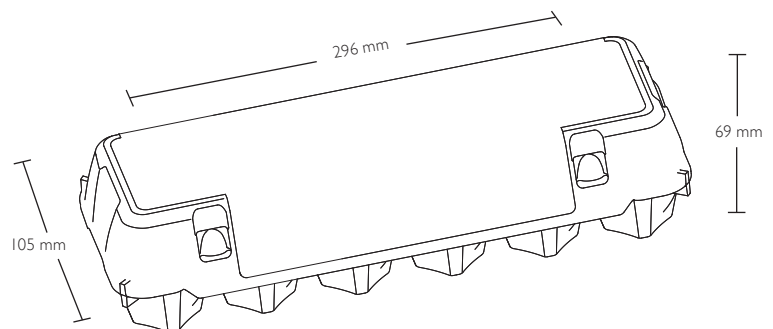

## Product dimensions (closed) \*

Width: 105 mm  
Height: 69 mm  
Length: 296 mm