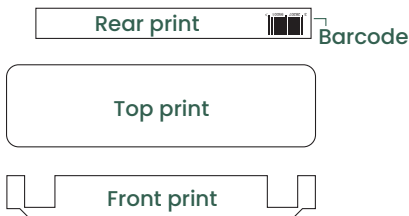

1x12 Plus Pack™ E3712

Average product weight *

With label: 51.1 g
With direct print: 48.6 g

Quantities

Pallet: 44A one way 79 one way UK
Units per bundle: 67 70
Units per pallet: 3.752 4.480

Machine settings

Moba Code: HA1213
Gripper Set No.: 162
Denester settings:

Sime-Tek Code: 3712

Denester settings:

L	G	J	ll	l2
14	23	5	18	36

A	B	C	D
295	4	87	142

Sanovo Code (Staalkat): HA-0064

Disclaimer: Please consult MOBA, SANOVO or SIME-TEK for confirmation of the machine settings

Decorations

Direct print:

Top: 4-colour
Front and rear: 2-colour