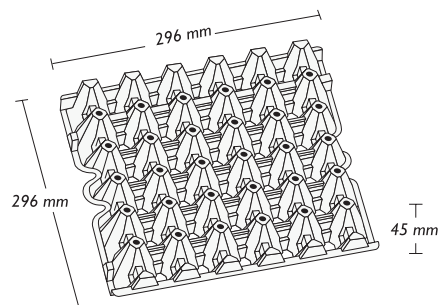

1x30 Tray Eurotray T01*

Product range

* Subject to regional availability

Egg sizes

Our tray Eurotray egg cell is constructed for weight classes S, M, L

Product dimensions **

Width: 296 mm

Height: 45 mm

Length: 296 mm

Colour **

Standard colour

20 stone grey

Subject to changes.

1x30 Tray Eurotray T01*

Average product weight **

Tray: 63.9 g

Quantities

Pallet: 44A EURO

Units per bundle: 135

Units per pallet: 4,320

Machine settings

Moba Code: H027DK

Gripper Set No.: 718

Denester settings: