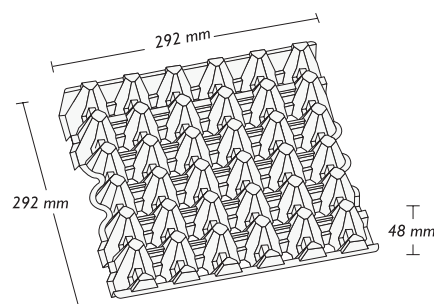

1x30 Tray Eggtec UNIC T10*

Product range

* Subject to regional availability

Egg sizes

Our tray Eggtec UNIC egg cell is constructed for weight classes S, M, L

Product dimensions **

Width: 292 mm

Height: 48 mm

Length: 292 mm

Colour **

Standard colour

20 stone grey

Subject to changes.

1x30 Tray Eggtec UNIC T10*

Average product weight **

Tray: 64.1 g